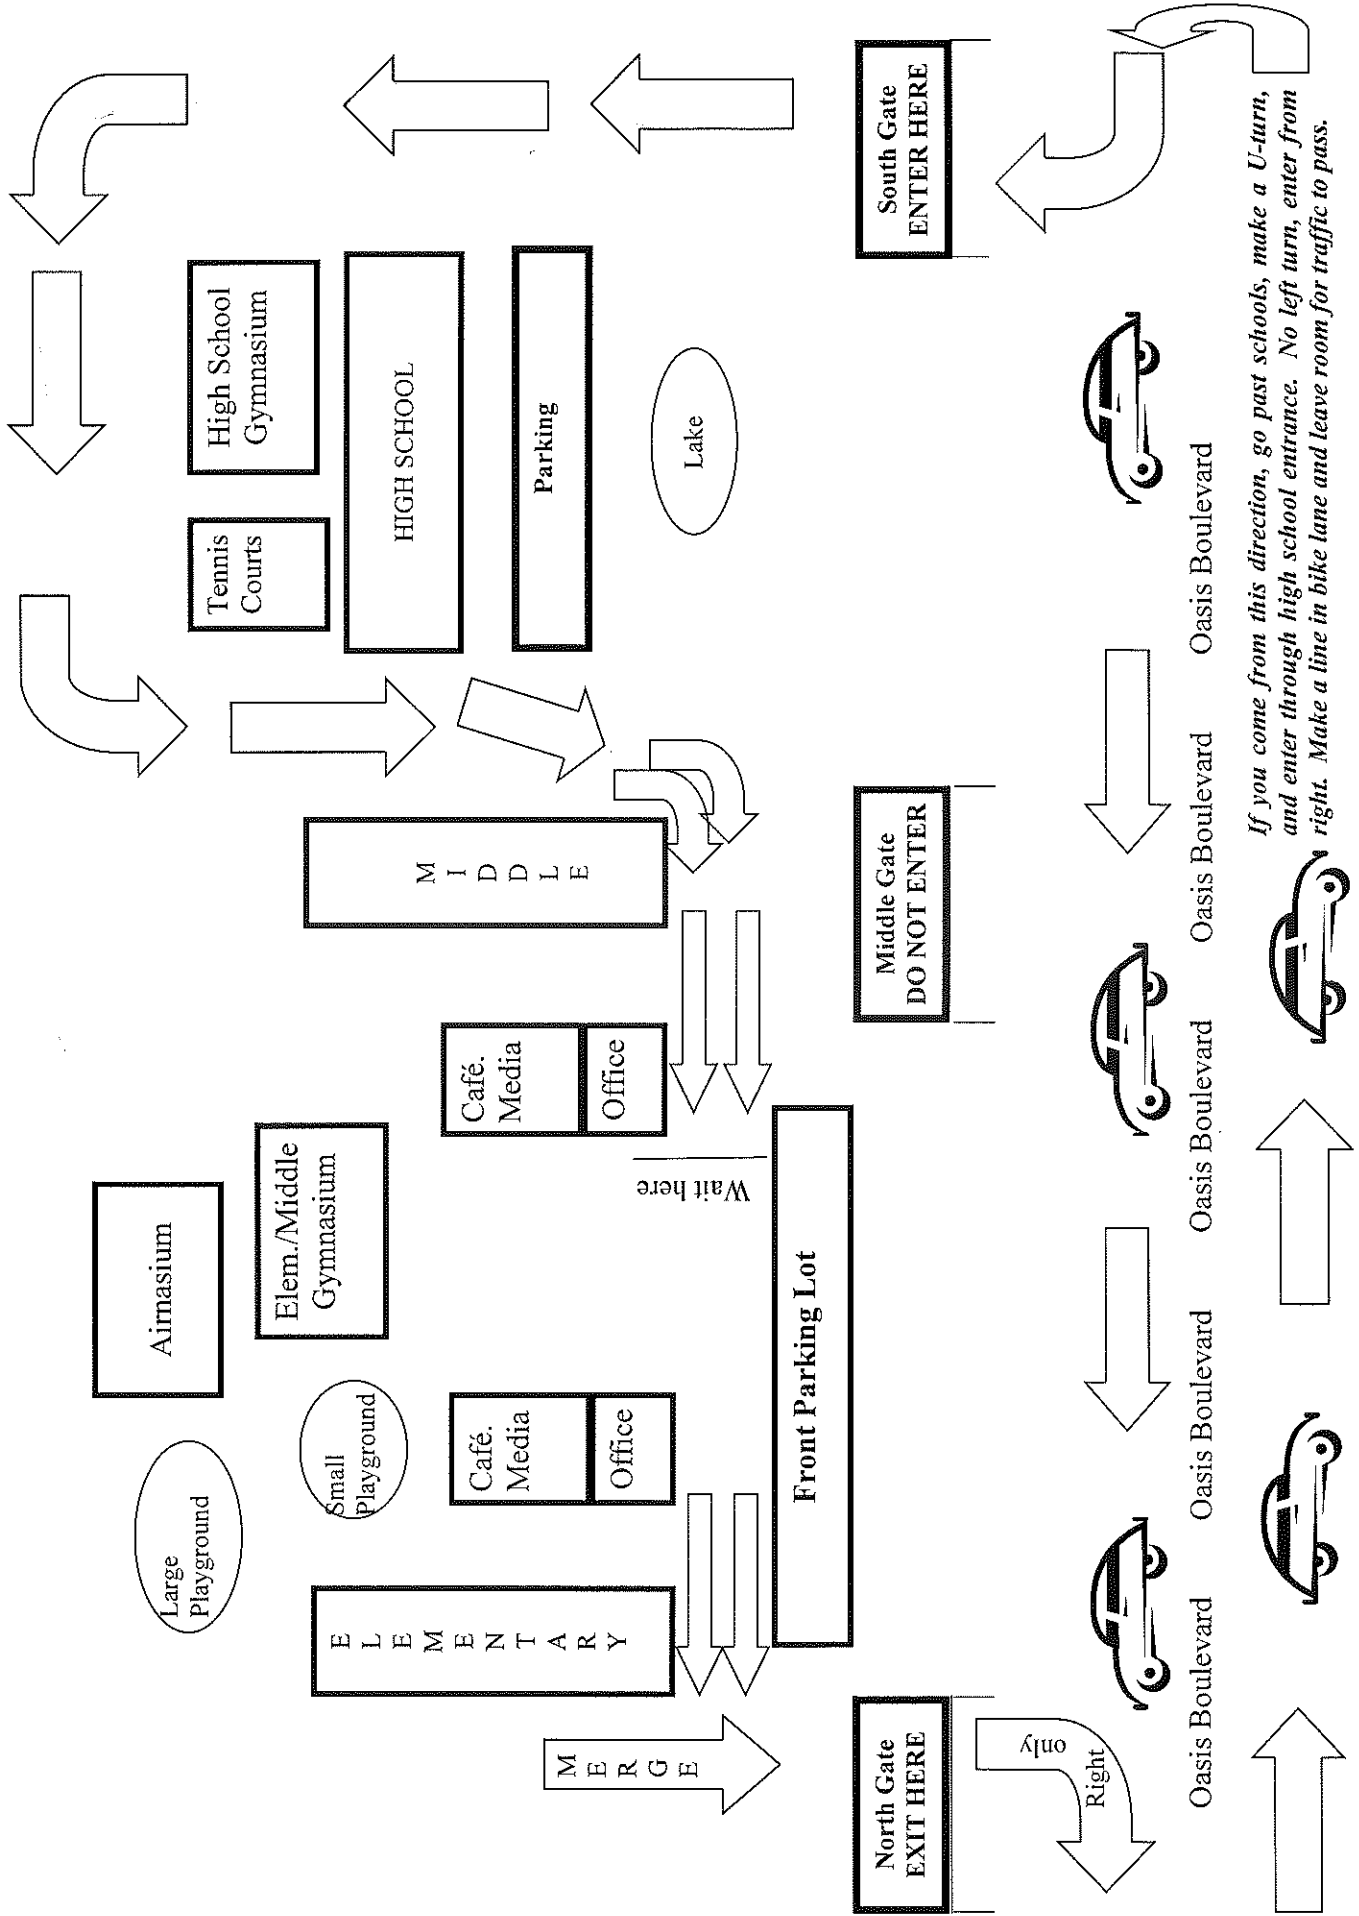

# DISMISSAL FOR VPK - K - 1 GRADES (PM Pick Up Procedure)

*If you come from this direction, go past schools, make a U-turn, and enter through high school entrance. No left turn, enter from right. Make a line in bike lane and leave room for traffic to pass.*